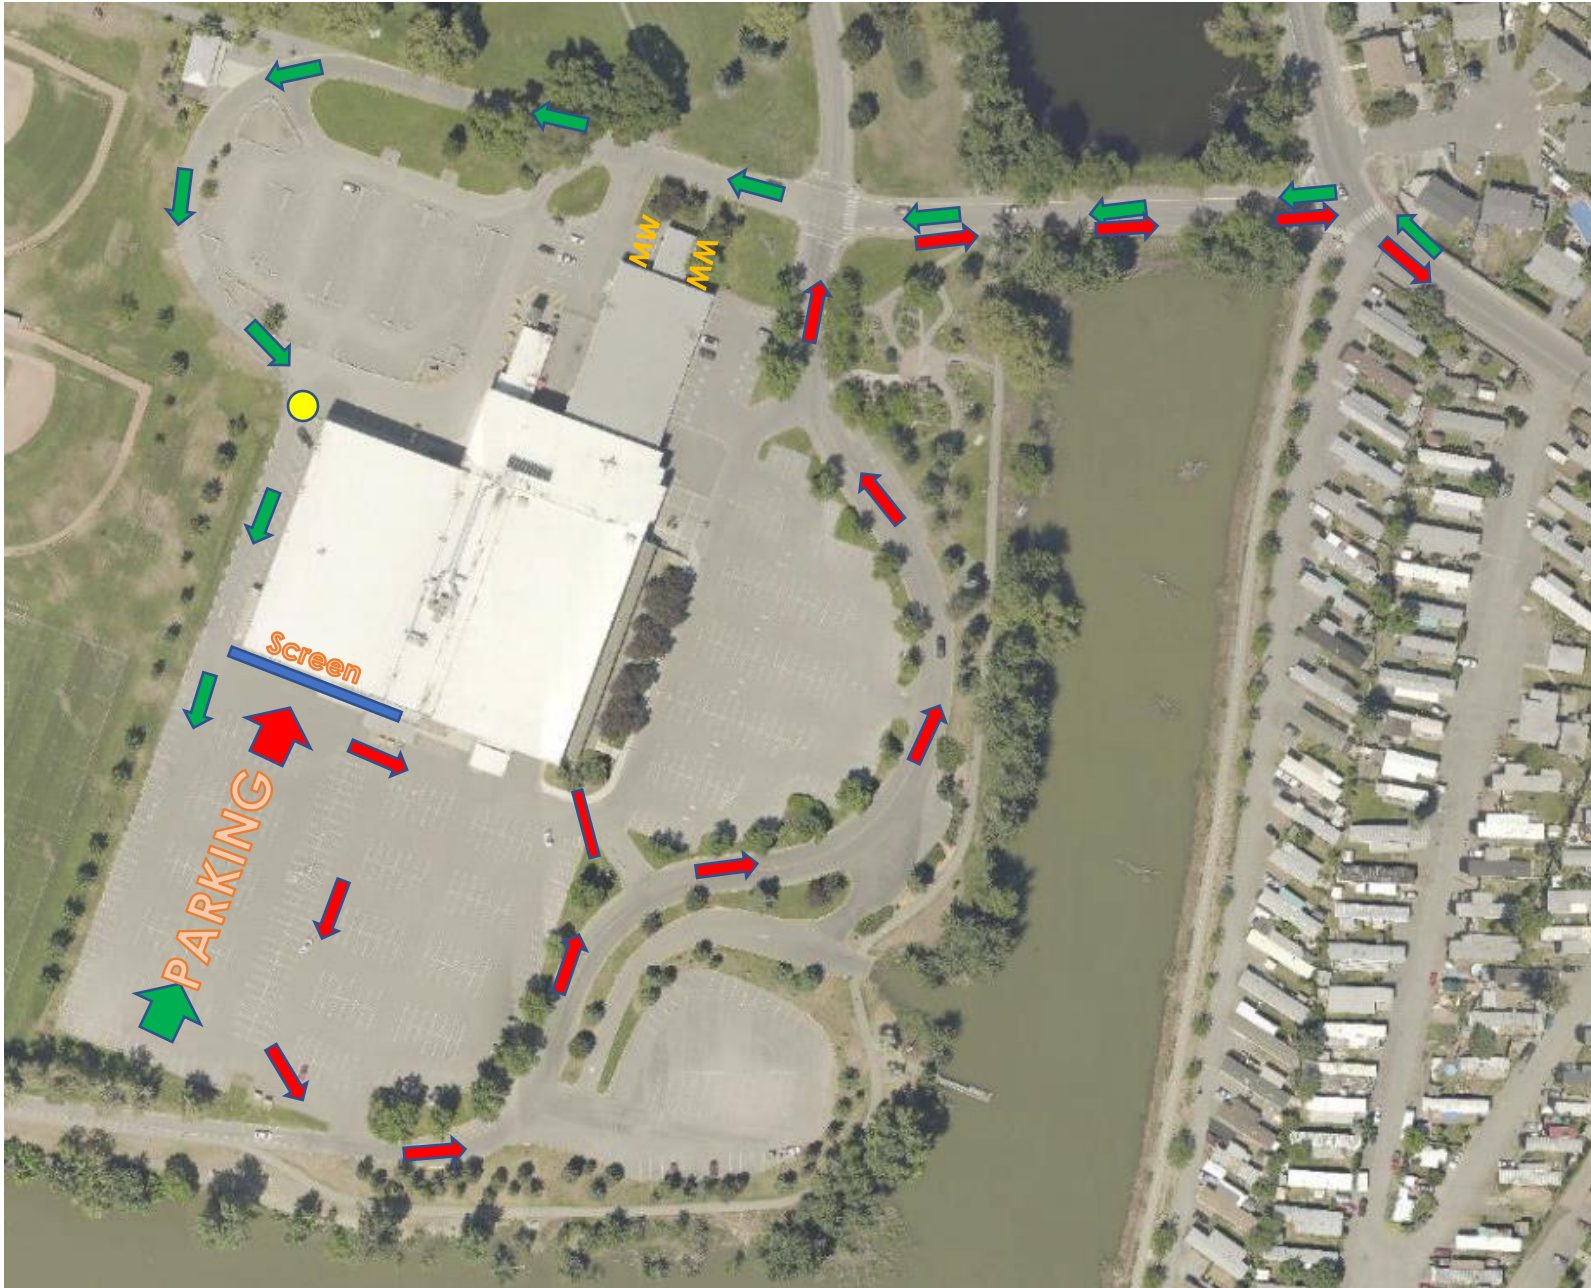

# Twin Rivers Drive-in Traffic Control

## Legend

-  Entering Traffic
-  Blocked Entrance
-  Exiting Traffic Flow
-  Men's Washrooms
-  Women's Washrooms
-  Entrance/Ticketing